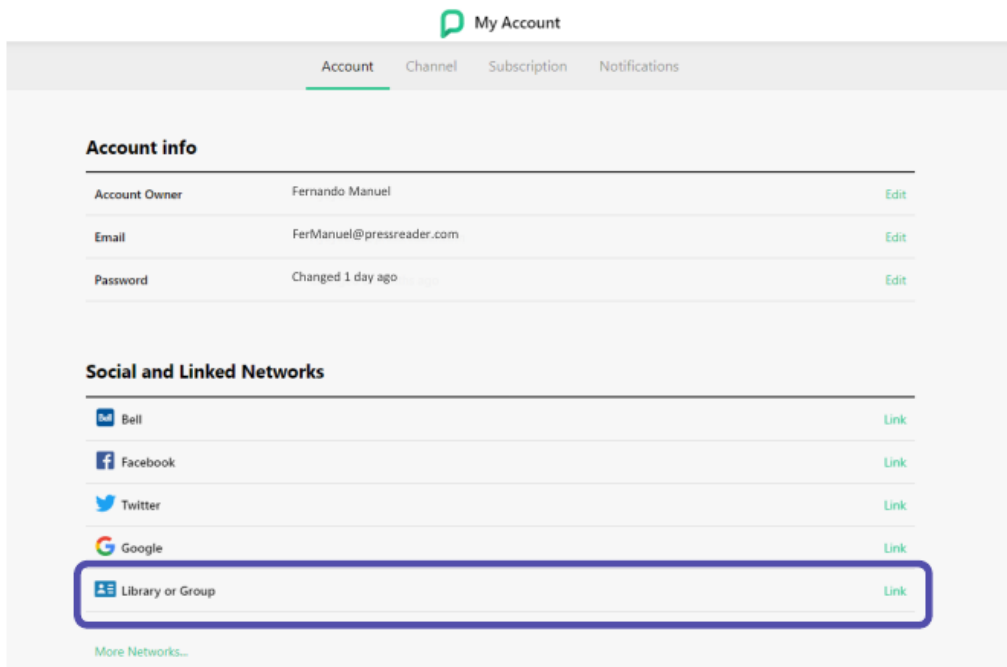

모바일 APP – 기관 이메일로 접속 (30일 인증)