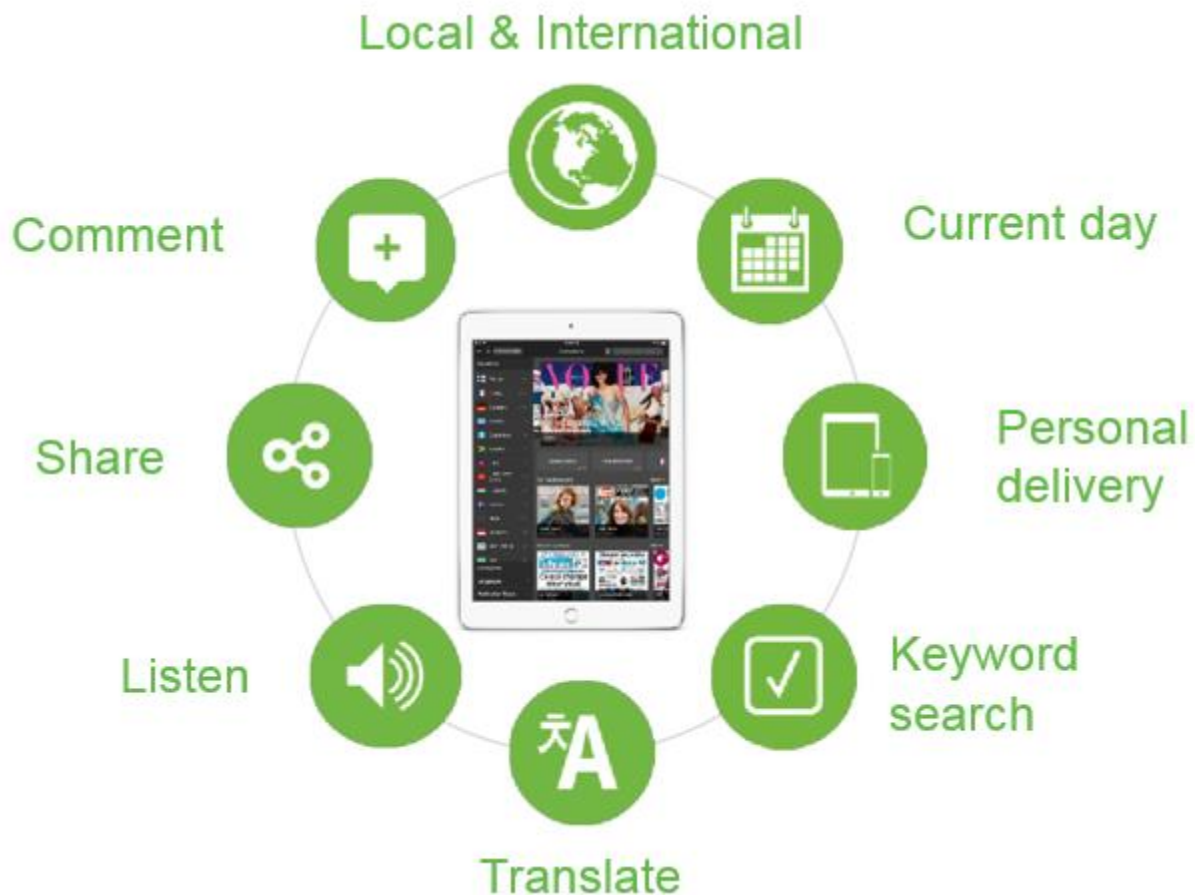

개인화 기능 – 개인 계정 생성 및 이용

PressReader 개인 계정을 생성하시면,
다양한 부가 기능을 통해 더욱 편리하게 이용할 수 있습니다.

★ 기관 이메일로 가입하면 30일간 인증 제공됩니다. (5-6 페이지 참고)